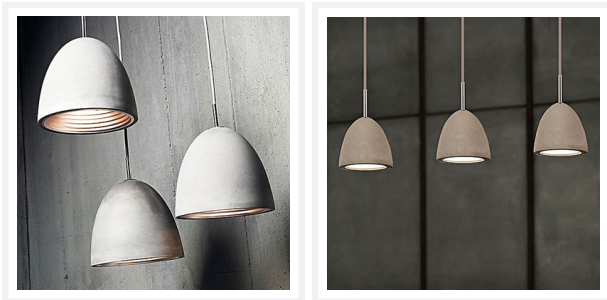

CONCRETE

Pendant – Large

PRODUCT DETAILS

- Type: Pendant Light
- Material: Concrete
- Colour: Concrete
- Designer: Paul Mulhearn
- Collection: Concrete

DIMENSIONS

- Fixture Width: 315mm
- Fixture Height: 290mm
- Canopy Diameter: 120mm
- Suspension: 2000mm Grey Textile Cable

LAMPING INFORMATION

- Voltage Input: 240V
- Max. Wattage: 60W
- Light Source: E27 (Edison Screw)
- Bulb Included: No
- Number of Bulb Sockets: 1
- Dimmable: Globe Dependent
- Ingress Protection (IP Rating): IP20