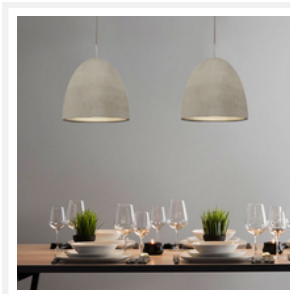

CONCRETE

Pendant – Medium

PRODUCT DETAILS

- Type: Pendant Light
- Material: Concrete
- Colour: Concrete
- Designer: Paul Mulhearn
- Collection: Concrete

DIMENSIONS

- Fixture Width: 204mm
- Fixture Height: 182mm
- Canopy Diameter: 120mm
- Suspension: 1500mm Grey Textile Cable