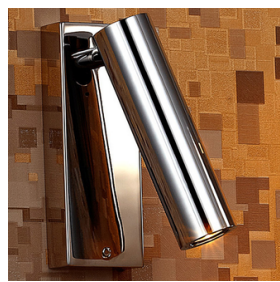

ADDITIONAL INFORMATION

- Approvals: RCM
- Care Instructions: Wipe clean with a dry cloth; do not use strong liquid cleaners
- Installation by a licensed electrician is required