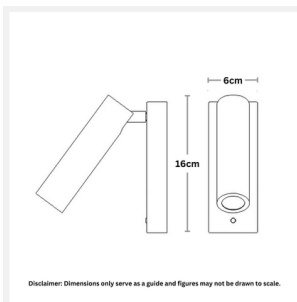

ADDITIONAL INFORMATION

- Approvals: RCM
- Care Instructions: Wipe clean with a dry cloth; do not use strong liquid cleaners
- Installation by a licensed electrician is required