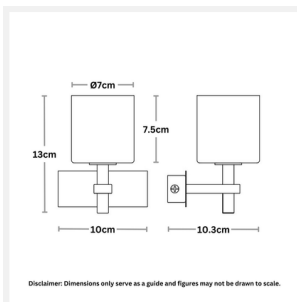

ALBA

IP44 Bathroom Wall Lamp

PRODUCT DETAILS

- Type: Wall Light
- Material: Stainless Steel, Glass
- Colour: Polished Stainless Steel, Matt Opal
- Designer: Paul Mulhearn
- Collection: Bathroom

DIMENSIONS

- Overall Width: 100mm
- Overall Projection / Depth: 103mm
- Overall Height: 130mm
- Shade Diameter: 70mm
- Shade Height: 75mm

LAMPING INFORMATION

- Voltage Input: 240V
- Max. Wattage: 25W
- Light Source: G9
- Bulb Included: Yes
- Number of Bulb Sockets: 1
- Dimmable: Globe Dependent
- Ingress Protection (IP Rating): IP44

ADDITIONAL INFORMATION

- Approvals: RCM
- Care Instructions: Wipe clean with a dry cloth; do not use strong liquid cleaners
- Installation by a licensed electrician is required

www.vioredesign.com