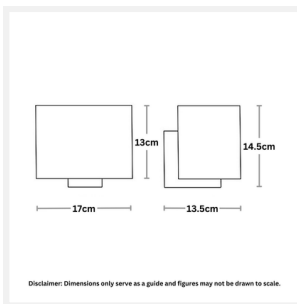

AMARI

IP44 Wall Lamp

PRODUCT DETAILS

- Type: Wall Light
- Material: Stainless Steel, Glass
- Colour: Polished Stainless Steel, Matt Opal
- Designer: Paul Mulhearn
- Collection: Bathroom

DIMENSIONS

- Overall Width: 170mm
- Overall Projection / Depth: 135mm
- Overall Height: 145mm
- Shade Width: 170mm
- Shade Height: 130mm