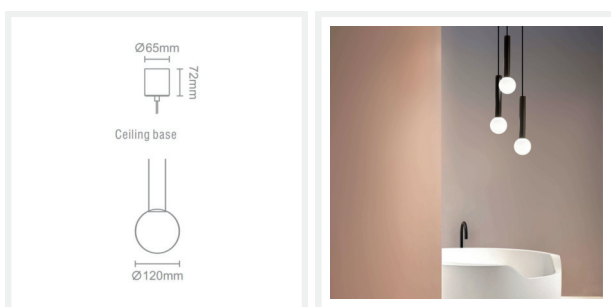

BEACON

Black Tube Bathroom LED Pendant Light

PRODUCT DETAILS

- Type: Pendant Light
- Material: Aluminium, Glass
- Colour: Black, Milky White
- Collection: Beacon
- Shade Shape: Round / Ball / Sphere

DIMENSIONS

- Tube Length: 250mm
- Canopy Diameter: 65mm
- Canopy Height: 72mm
- Shade Diameter: 120mm
- Suspension: 2000mm Cable

LAMPING INFORMATION

- Voltage Input: 230V
- Max. Wattage: 5W
- Light Source: Integrated LED
- Colour Temperature: 3000K
- Lumens Output: 300lm
- Colour Rendering Index (CRI): >80
- Dimmable: No
- Electrical Protection: Class II
- Ingress Protection (IP Rating): IP44