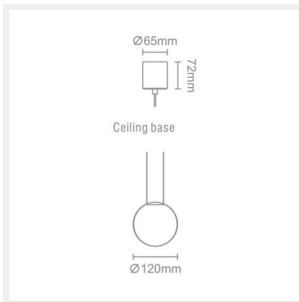

BEACON

Bronze Tube Bathroom LED Pendant Light

PRODUCT DETAILS

- Type: Pendant Light
- Material: Aluminium, Glass
- Colour: Bronze, Milky White
- Collection: Beacon
- Shade Shape: Round / Ball / Sphere

DIMENSIONS

- Tube Length: 250mm
- Canopy Diameter: 65mm
- Canopy Height: 72mm
- Shade Diameter: 120mm
- Suspension: 2000mm Cable

LAMPING INFORMATION

- Voltage Input: 230V
- Max. Wattage: 5W
- Light Source: Integrated LED
- Colour Temperature: 3000K
- Lumens Output: 300lm
- Colour Rendering Index (CRI): >80
- Dimmable: No
- Electrical Protection: Class II
- Ingress Protection (IP Rating): IP44