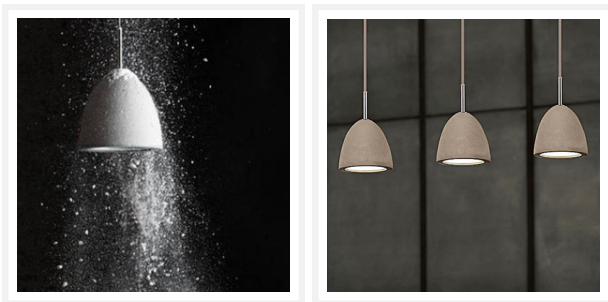

CONCRETE

Pendant – Small

www.vioredesign.com

PRODUCT DETAILS

- Type: Pendant Light
- Material: Concrete
- Colour: Concrete
- Designer: Paul Mulhearn
- Collection: Concrete

DIMENSIONS

- Fixture Width: 120mm
- Fixture Height: 108mm
- Canopy Diameter: 120mm
- Suspension: 1500mm Grey Textile Cable