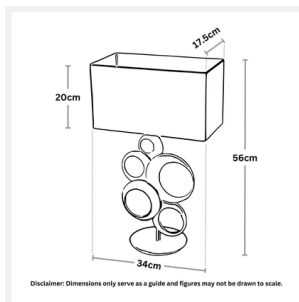

DIASOLA

Table Lamp – White

PRODUCT DETAILS

- Type: Table Lamp
- Material: Metal, Linen Fabric
- Colour: Polished Chrome, White
- Designer: Paul Mulhearn
- Collection: Ultra

DIMENSIONS

- Overall Width: 340mm
- Overall Height: 560mm
- Shade Width: 340mm
- Shade Projection / Depth: 175mm
- Shade Height: 200mm