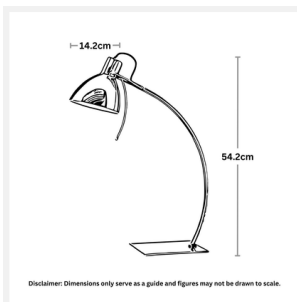

## ELIPSE

Desk Lamp

### PRODUCT DETAILS

- Type: Desk Lamp
- Material: Metal
- Colour: Polished Chrome
- Designer: Paul Mulhearn
- Collection: Desk Lamp

### DIMENSIONS

- Shade Diameter: 142mm
- Height: 542mm