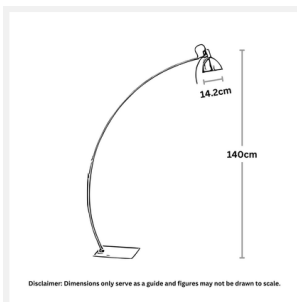

ELIPSE

Floor Lamp

PRODUCT DETAILS

- Type: Floor Lamp
- Material: Metal
- Colour: Polished Chrome
- Designer: Paul Mulhearn
- Collection: Desk Lamps

DIMENSIONS

- Shade Diameter: 142mm
- Height: 1400mm

LAMPING INFORMATION

- Voltage Input: 240V
- Max. Wattage: 60W
- Light Source: E27
- Bulb Included: No
- Number of Bulb Sockets: 1
- Dimmable: Globe Dependent
- Ingress Protection (IP Rating): IP20

ADDITIONAL INFORMATION

- Approvals: RCM
- Care Instructions: Wipe clean with a dry cloth; do not use strong liquid cleaners