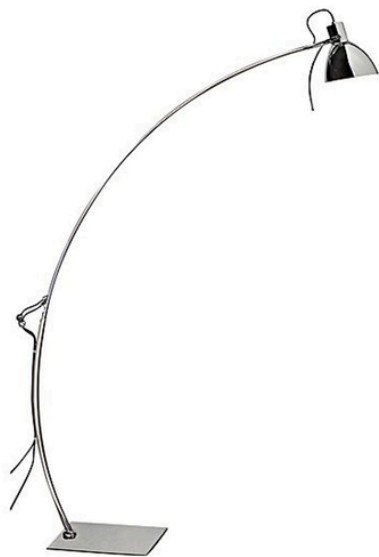

ELIPSE

Floor Lamp

PRODUCT DETAILS

- Type: Floor Lamp
- Material: Metal
- Colour: Polished Chrome
- Designer: Paul Mulhearn
- Collection: Desk Lamps

DIMENSIONS

- Shade Diameter: 142mm
- Height: 1400mm

LAMPING INFORMATION

- Voltage Input: 240V
- Max. Wattage: 60W
- Light Source: E27
- Bulb Included: No
- Number of Bulb Sockets: 1
- Dimmable: Globe Dependent
- Ingress Protection (IP Rating): IP20

ADDITIONAL INFORMATION

- Approvals: RCM
- Care Instructions: Wipe clean with a dry cloth; do not use strong liquid cleaners