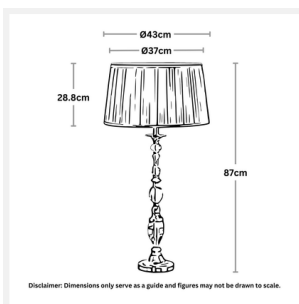

EMPRESS

Table Lamp – Shimmer Grey

IP20

DIM

LED

PRODUCT DETAILS

- Type: Table Lamp
- Material: 24% Egyptian Crystal, Metal, Linen Fabric
- Base Colour: Clear
- Metal Colour: Polished Nickel
- Shade Colour: Shimmer Grey
- Designer: Paul Mulhearn
- Collection: Luxe

DIMENSIONS

- Overall Height: 870mm
- Shade Diameter: 370mm (Top), 430mm (Bottom)
- Shade Height: 288mm

LAMPING INFORMATION

- Voltage Input: 240V
- Max. Wattage: 60W
- Light Source: B22 (Bayonet Cap)
- Bulb Included: No
- Number of Bulb Sockets: 1
- Dimmable: Globe Dependent
- Ingress Protection (IP Rating): IP20