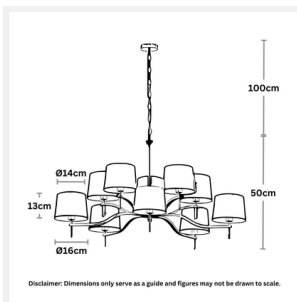

GRACE

10 Light Chandelier – Black Linen

PRODUCT DETAILS

- Type: Chandelier
- Material: Metal, Linen Fabric
- Colour: Polished Stainless Steel, Black
- Designer: Paul Mulhearn
- Collection: Grace

DIMENSIONS

- Overall Diameter: 1000mm
- Frame / Fitting Height: 500mm
- Shade Diameter: 140mm (T), 160mm (B)
- Shade Height: 130mm
- Suspension: 1000mm Chain and Cable

LAMPING INFORMATION

- Voltage Input: 240V
- Max. Wattage: 40W
- Light Source: E14 (Small Edison Screw)
- Bulb Included: No
- Number of Bulb Sockets: 10
- Dimmable: Globe Dependent
- Ingress Protection (IP Rating): IP20