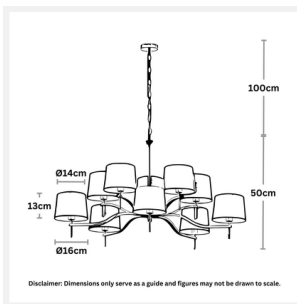

GRACE

10 Light Chandelier – Natural Linen

PRODUCT DETAILS

- Type: Chandelier
- Material: Metal, Linen Fabric
- Colour: Polished Stainless Steel, Natural
- Designer: Paul Mulhearn
- Collection: Grace

DIMENSIONS

- Overall Diameter: 1000mm
- Frame / Fitting Height: 500mm
- Shade Diameter: 140mm (T), 160mm (B)
- Shade Height: 130mm
- Suspension: 1000mm Chain and Cable

LAMPING INFORMATION

- Voltage Input: 240V
- Max. Wattage: 40W
- Light Source: E14 (Small Edison Screw)
- Bulb Included: No
- Number of Bulb Sockets: 10
- Dimmable: Globe Dependent
- Ingress Protection (IP Rating): IP20