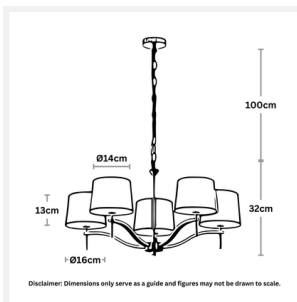

GRACE

5 Light Chandelier – Black Linen

PRODUCT DETAILS

- Type: Chandelier
- Material: Metal, Linen Fabric
- Colour: Polished Stainless Steel, Black
- Designer: Paul Mulhearn
- Collection: Grace

DIMENSIONS

- Overall Diameter: 700mm
- Frame / Fitting Height: 320mm
- Shade Diameter: 140mm (T), 160mm (B)
- Shade Height: 130mm
- Suspension: 1000mm Chain and Cable

LAMPING INFORMATION

- Voltage Input: 240V
- Max. Wattage: 40W
- Light Source: E14 (Small Edison Screw)
- Bulb Included: No
- Number of Bulb Sockets: 5
- Dimmable: Globe Dependent
- Ingress Protection (IP Rating): IP20