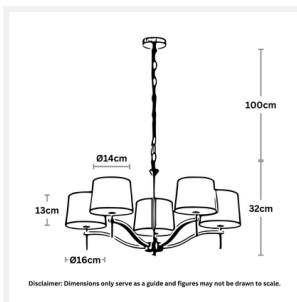

GRACE

5 Light Chandelier – Natural Linen

PRODUCT DETAILS

- Type: Chandelier
- Material: Metal, Linen Fabric
- Colour: Polished Stainless Steel, Natural
- Designer: Paul Mulhearn
- Collection: Grace

DIMENSIONS

- Overall Diameter: 700mm
- Frame / Fitting Height: 320mm
- Shade Diameter: 140mm (T), 160mm (B)
- Shade Height: 130mm
- Suspension: 1000mm Chain and Cable

LAMPING INFORMATION

- Voltage Input: 240V
- Max. Wattage: 40W
- Light Source: E14 (Small Edison Screw)
- Bulb Included: No
- Number of Bulb Sockets: 5
- Dimmable: Globe Dependent
- Ingress Protection (IP Rating): IP20