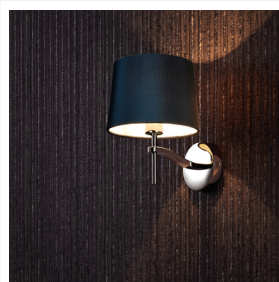

GRACE

Wall Lamp – Black Linen

PRODUCT DETAILS

- Type: Wall Light
- Material: Metal, Linen Fabric
- Colour: Polished Stainless Steel, Black
- Designer: Paul Mulhearn
- Collection: Grace

DIMENSIONS

- Overall Width: 160mm
- Overall Height: 220mm
- Shade Diameter: 140mm (T), 160mm (B)
- Shade Height: 130mm

LAMPING INFORMATION

- Voltage Input: 240V
- Max. Wattage: 40W
- Light Source: E14 (Small Edison Screw)
- Bulb Included: No
- Number of Bulb Sockets: 1
- Dimmable: Globe Dependent
- Ingress Protection (IP Rating): IP20

ADDITIONAL INFORMATION

- Approvals: RCM
- Care Instructions: Wipe clean with a dry cloth; do not use strong liquid cleaners
- Installation by a licensed electrician is required
- Original Australian design

www.vioredesign.com