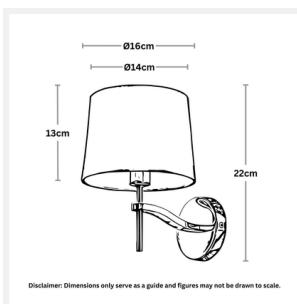

GRACE

Wall Lamp – Black Linen

PRODUCT DETAILS

- Type: Wall Light
- Material: Metal, Linen Fabric
- Colour: Polished Stainless Steel, Black
- Designer: Paul Mulhearn
- Collection: Grace

DIMENSIONS

- Overall Width: 160mm
- Overall Height: 220mm
- Shade Diameter: 140mm (T), 160mm (B)
- Shade Height: 130mm

LAMPING INFORMATION

- Voltage Input: 240V
- Max. Wattage: 40W
- Light Source: E14 (Small Edison Screw)
- Bulb Included: No
- Number of Bulb Sockets: 1
- Dimmable: Globe Dependent
- Ingress Protection (IP Rating): IP20

ADDITIONAL INFORMATION

- Approvals: RCM
- Care Instructions: Wipe clean with a dry cloth; do not use strong liquid cleaners
- Installation by a licensed electrician is required
- Original Australian design

www.vioredesign.com