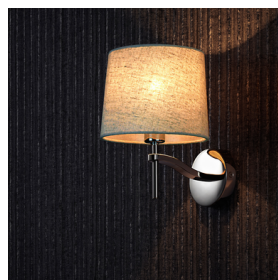

# GRACE

Wall Lamp – Natural Linen

## PRODUCT DETAILS

- Type: Wall Light
- Material: Metal, Linen Fabric
- Colour: Polished Stainless Steel, Natural
- Designer: Paul Mulhearn
- Collection: Grace

## DIMENSIONS

- Overall Width: 160mm
- Overall Height: 220mm
- Shade Diameter: 140mm (T), 160mm (B)
- Shade Height: 130mm