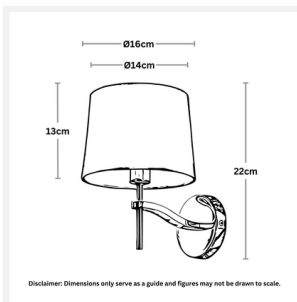

## PRODUCT DETAILS

- Type: Wall Light
- Material: Metal, Linen Fabric
- Colour: Polished Stainless Steel, Natural
- Designer: Paul Mulhearn
- Collection: Grace

## DIMENSIONS

- Overall Width: 160mm
- Overall Height: 220mm
- Shade Diameter: 140mm (T), 160mm (B)
- Shade Height: 130mm