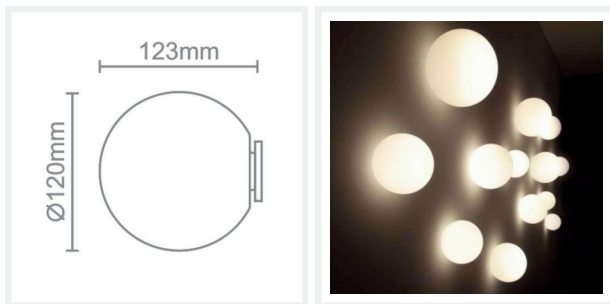

KULE

Black Milky White Glass Bathroom Wall Light – Medium

www.vioredesign.com

PRODUCT DETAILS

- Type: Wall Light
- Material: Aluminium, Glass
- Colour: Black, Milky White
- Collection: Kule
- Shade Shape: Round / Ball / Sphere

DIMENSIONS

- Overall Diameter: 120mm
- Overall Projection / Depth: 123mm
- Backplate Diameter: 50mm

LAMPING INFORMATION

- Voltage Input: 230V
- Max. Wattage: 5W
- Light Source: G9 LED
- Bulb Included: Yes
- Colour Temperature: 3000K
- Lumens Output: 300lm
- Colour Rendering Index (CRI): >80
- Dimmable: No
- Electrical Protection: Class II
- Ingress Protection (IP Rating): IP44