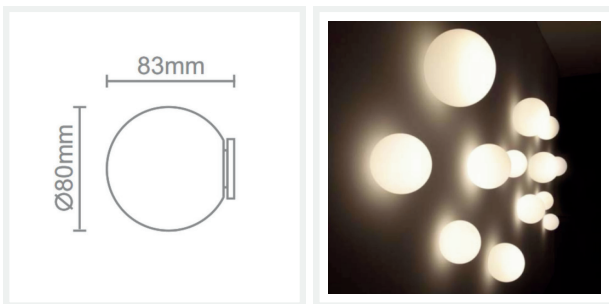

## KULE

Black Milky White Glass Bathroom Wall Light – Small

[www.vioredesign.com](http://www.vioredesign.com)

### PRODUCT DETAILS

- Type: Wall Light
- Material: Aluminium, Glass
- Colour: Black, Milky White
- Collection: Kule
- Shade Shape: Round / Ball / Sphere

### DIMENSIONS

- Overall Diameter: 80mm
- Overall Projection / Depth: 83mm
- Backplate Diameter: 50mm