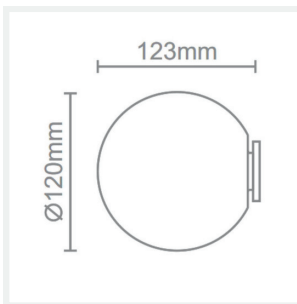

KULE

Bronze Milky White Glass Bathroom Wall Light – Medium

www.vioredesign.com

PRODUCT DETAILS

- Type: Wall Light
- Material: Aluminium, Glass
- Colour: Bronze, Milky White
- Collection: Kule
- Shade Shape: Round / Ball / Sphere

DIMENSIONS

- Overall Diameter: 120mm
- Overall Projection / Depth: 123mm
- Backplate Diameter: 50mm

LAMPING INFORMATION

- Voltage Input: 230V
- Max. Wattage: 5W
- Light Source: G9 LED
- Bulb Included: Yes
- Colour Temperature: 3000K
- Lumens Output: 300lm
- Colour Rendering Index (CRI): >80
- Dimmable: No
- Electrical Protection: Class II
- Ingress Protection (IP Rating): IP44

ADDITIONAL INFORMATION

- Approvals: RCM
- Care Instructions: Wipe clean with a dry cloth; do not use strong liquid cleaners