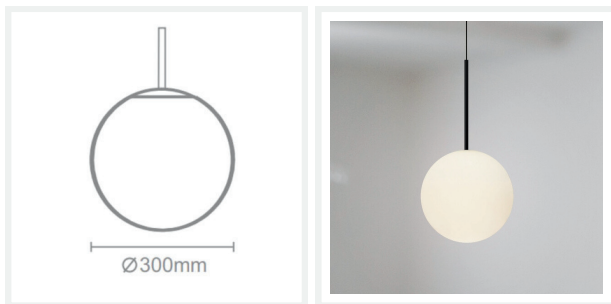

KULE

White Blown Glass Black LED Pendant –
Extra Large

www.vioredesign.com

PRODUCT DETAILS

- Type: Pendant Light
- Material: Aluminium, Glass
- Colour: Black, Milky White
- Collection: Kule
- Shade Shape: Round / Ball / Sphere

DIMENSIONS

- Fixture Diameter: 300mm
- Canopy Diameter: 100mm
- Canopy Height: 25mm
- Suspension: 2000mm Cable

LAMPING INFORMATION

- Voltage Input: 230V
- Max. Wattage: 15W
- Light Source: Integrated LED
- Colour Temperature: 3000K
- Lumens Output: 1300lm
- Colour Rendering Index (CRI): >80
- Dimmable: No
- Electrical Protection: Class II
- Ingress Protection (IP Rating): IP23