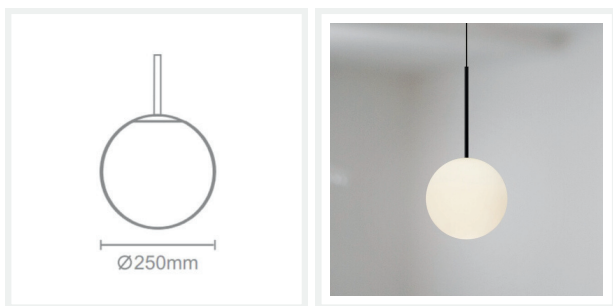

## KULE

White Blown Glass Black LED Pendant – Large

[www.vioredesign.com](http://www.vioredesign.com)

### PRODUCT DETAILS

- Type: Pendant Light
- Material: Aluminium, Glass
- Colour: Black, Milky White
- Collection: Kule
- Shade Shape: Round / Ball / Sphere

### DIMENSIONS

- Fixture Diameter: 250mm
- Canopy Diameter: 100mm
- Canopy Height: 25mm
- Suspension: 2000mm Cable