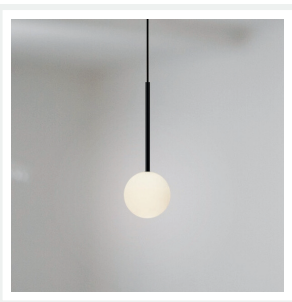

## KULE

White Blown Glass Black LED Pendant – Small

### PRODUCT DETAILS

- Type: Pendant Light
- Material: Aluminium, Glass
- Colour: Black, Milky White
- Collection: Kule
- Shade Shape: Round / Ball / Sphere

### DIMENSIONS

- Fixture Diameter: 120mm
- Canopy Diameter: 100mm
- Canopy Height: 25mm
- Suspension: 2000mm Cable