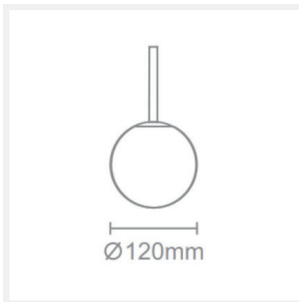

## KULE

White Blown Glass Black LED Pendant – Small

### PRODUCT DETAILS

- Type: Pendant Light
- Material: Aluminium, Glass
- Colour: Black, Milky White
- Collection: Kule
- Shade Shape: Round / Ball / Sphere

### DIMENSIONS

- Fixture Diameter: 120mm
- Canopy Diameter: 100mm
- Canopy Height: 25mm
- Suspension: 2000mm Cable