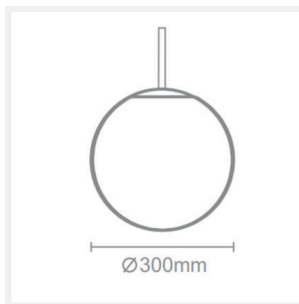

KULE

White Blown Glass Bronze LED Pendant – Extra Large

PRODUCT DETAILS

- Type: Pendant Light
- Material: Aluminium, Glass
- Colour: Bronze, Milky White
- Collection: Kule
- Shade Shape: Round / Ball / Sphere

DIMENSIONS

- Fixture Diameter: 300mm
- Canopy Diameter: 100mm
- Canopy Height: 25mm
- Suspension: 2000mm Cable

LAMPING INFORMATION

- Voltage Input: 230V
- Max. Wattage: 15W
- Light Source: Integrated LED
- Colour Temperature: 3000K
- Lumens Output: 1300lm
- Colour Rendering Index (CRI): >80
- Dimmable: No
- Electrical Protection: Class II
- Ingress Protection (IP Rating): IP23

ADDITIONAL INFORMATION

- Height Adjustable: Yes
- Approvals: RCM
- Care Instructions: Wipe clean with a dry cloth; do not use strong liquid cleaners

www.vioredesign.com