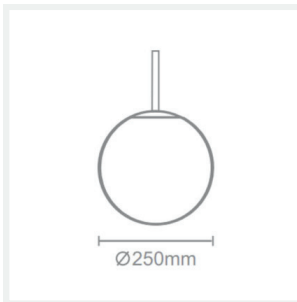

KULE

White Blown Glass Bronze LED Pendant – Large

PRODUCT DETAILS

- Type: Pendant Light
- Material: Aluminium, Glass
- Colour: Bronze, Milky White
- Collection: Kule
- Shade Shape: Round / Ball / Sphere

DIMENSIONS

- Fixture Diameter: 250mm
- Canopy Diameter: 100mm
- Canopy Height: 25mm
- Suspension: 2000mm Cable

LAMPING INFORMATION

- Voltage Input: 230V
- Max. Wattage: 9W
- Light Source: Integrated LED
- Colour Temperature: 3000K
- Lumens Output: 750lm
- Colour Rendering Index (CRI): >80
- Dimmable: No
- Electrical Protection: Class II
- Ingress Protection (IP Rating): IP23