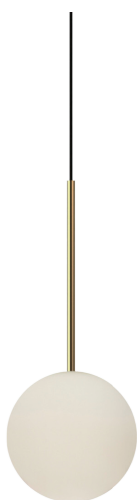

KULE

White Blown Glass Bronze LED Pendant – Medium

PRODUCT DETAILS

- Type: Pendant Light
- Material: Aluminium, Glass
- Colour: Bronze, Milky White
- Collection: Kule
- Shade Shape: Round / Ball / Sphere

DIMENSIONS

- Fixture Diameter: 200mm
- Canopy Diameter: 100mm
- Canopy Height: 25mm
- Suspension: 2000mm Cable

LAMPING INFORMATION

- Voltage Input: 230V
- Max. Wattage: 7W
- Light Source: Integrated LED
- Colour Temperature: 3000K
- Lumens Output: 450lm
- Colour Rendering Index (CRI): >80
- Dimmable: No
- Electrical Protection: Class II
- Ingress Protection (IP Rating): IP23