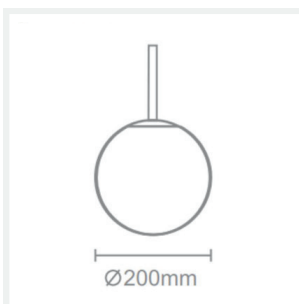

KULE

White Blown Glass Bronze LED Pendant – Medium

PRODUCT DETAILS

- Type: Pendant Light
- Material: Aluminium, Glass
- Colour: Bronze, Milky White
- Collection: Kule
- Shade Shape: Round / Ball / Sphere

DIMENSIONS

- Fixture Diameter: 200mm
- Canopy Diameter: 100mm
- Canopy Height: 25mm
- Suspension: 2000mm Cable

LAMPING INFORMATION

- Voltage Input: 230V
- Max. Wattage: 7W
- Light Source: Integrated LED
- Colour Temperature: 3000K
- Lumens Output: 450lm
- Colour Rendering Index (CRI): >80
- Dimmable: No
- Electrical Protection: Class II
- Ingress Protection (IP Rating): IP23