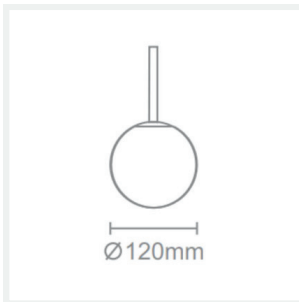

KULE

White Blown Glass Bronze LED Pendant – Small

PRODUCT DETAILS

- Type: Pendant Light
- Material: Aluminium, Glass
- Colour: Bronze, Milky White
- Collection: Kule
- Shade Shape: Round / Ball / Sphere

DIMENSIONS

- Fixture Diameter: 120mm
- Canopy Diameter: 100mm
- Canopy Height: 25mm
- Suspension: 2000mm Cable

LAMPING INFORMATION

- Voltage Input: 230V
- Max. Wattage: 5W
- Light Source: Integrated LED
- Colour Temperature: 3000K
- Lumens Output: 300lm
- Colour Rendering Index (CRI): >80
- Dimmable: No
- Electrical Protection: Class II
- Ingress Protection (IP Rating): IP44