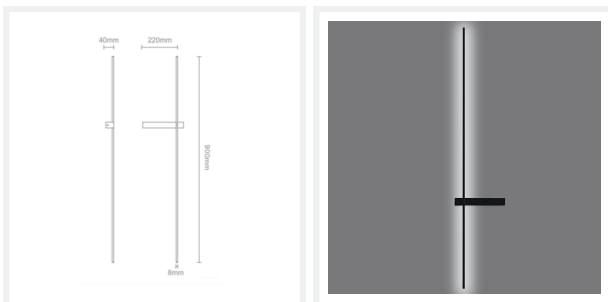

LINERA

Black LED Indoor Accent Wall Light

PRODUCT DETAILS

- Type: Wall Light
- Material: Aluminium, PS Diffuser
- Colour: Black

DIMENSIONS

- Overall Length: 900mm
- Overall Width: 220mm
- Overall Projection / Depth: 40mm

LAMPING INFORMATION

- Voltage Input: 230V
- Max. Wattage: 10W
- Light Source: Integrated LED
- Colour Temperature: 3000K
- Lumens Output: 350lm
- Colour Rendering Index (CRI): >80
- Dimmable: No
- Electrical Protection: Class II
- Ingress Protection (IP Rating): IP23

ADDITIONAL INFORMATION

- Approvals: RCM
- Care Instructions: Wipe clean with a dry cloth; do not use strong liquid cleaners

www.vioredesign.com