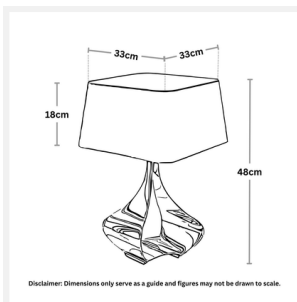

LIORA

Table Lamp – Natural Linen Shade

PRODUCT DETAILS

- Type: Table Lamp
- Material: Metal, Linen Fabric
- Colour: Polished Chrome, Natural Linen
- Designer: Paul Mulhearn
- Collection: Ultra

DIMENSIONS

- Overall Height: 480mm
- Shade Diameter: 330mm
- Shade Height: 180mm

LAMPING INFORMATION

- Voltage Input: 240V
- Max. Wattage: 60W
- Light Source: E27 (Edison Screw)
- Bulb Included: No
- Number of Bulb Sockets: 1
- Dimmable: Globe Dependent
- Ingress Protection (IP Rating): IP20

ADDITIONAL INFORMATION

- Switch Type: Inline Switch
- Lead and Plug: Yes
- Approvals: RCM
- Care Instructions: Wipe clean with a dry cloth; do not use strong liquid cleaners
- Original Australian design

www.vioredesign.com