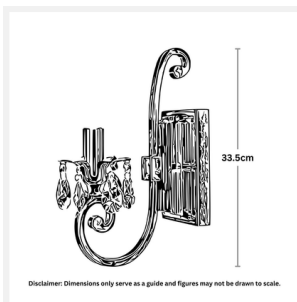

LUXURIA

1 Light Candle Wall Lamp

PRODUCT DETAILS

- Type: Wall Light
- Material: Metal, 24% Egyptian Crystal
- Colour: Polished Nickel, Clear
- Designer: Paul Mulhearn
- Collection: Luxuria

DIMENSIONS

- Height: 335mm

LAMPING INFORMATION

- Voltage Input: 240V
- Max. Wattage: 40W
- Light Source: B15 (Small Bayonet Cap)
- Bulb Included: No
- Number of Bulb Sockets: 1
- Dimmable: Globe Dependent
- Ingress Protection (IP Rating): IP20