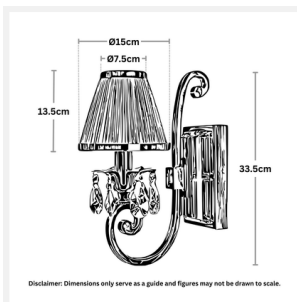

LUXURIA

1 Light Wall Lamp – Aubergine

PRODUCT DETAILS

- Type: Wall Light
- Material: Metal, Egyptian Crystal, Linen
- Fixture Colour: Polished Nickel
- Shade Colour: Aubergine
- Designer: Paul Mulhearn
- Collection: Luxuria

DIMENSIONS

- Overall Width: 150mm
- Overall Height: 335mm
- Shade Diameter: 75mm (T), 150mm (B)
- Shade Height: 135mm

LAMPING INFORMATION

- Voltage Input: 240V
- Max. Wattage: 40W
- Light Source: B15 (Small Bayonet Cap)
- Bulb Included: No
- Number of Bulb Sockets: 1
- Dimmable: Globe Dependent
- Ingress Protection (IP Rating): IP20