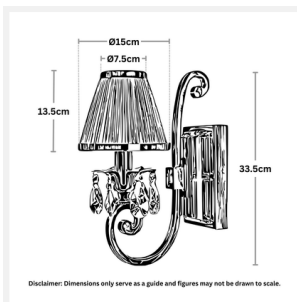

LUXURIA

1 Light Wall Lamp – Black

PRODUCT DETAILS

- Type: Wall Light
- Material: Metal, Egyptian Crystal, Linen
- Fixture Colour: Polished Nickel
- Shade Colour: Black Sheer
- Designer: Paul Mulhearn
- Collection: Luxuria

DIMENSIONS

- Overall Width: 150mm
- Overall Height: 335mm
- Shade Diameter: 75mm (T), 150mm (B)
- Shade Height: 135mm

LAMPING INFORMATION

- Voltage Input: 240V
- Max. Wattage: 40W
- Light Source: B15 (Small Bayonet Cap)
- Bulb Included: No
- Number of Bulb Sockets: 1
- Dimmable: Globe Dependent
- Ingress Protection (IP Rating): IP20