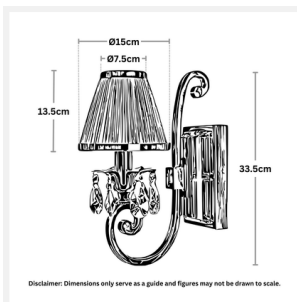

LUXURIA

1 Light Wall Lamp – Shimmer Grey

PRODUCT DETAILS

- Type: Wall Light
- Material: Metal, Egyptian Crystal, Linen
- Fixture Colour: Polished Nickel
- Shade Colour: Shimmer Grey / Taupe
- Designer: Paul Mulhearn
- Collection: Luxuria

DIMENSIONS

- Overall Width: 150mm
- Overall Height: 335mm
- Shade Diameter: 75mm (T), 150mm (B)
- Shade Height: 135mm

LAMPING INFORMATION

- Voltage Input: 240V
- Max. Wattage: 40W
- Light Source: B15 (Small Bayonet Cap)
- Bulb Included: No
- Number of Bulb Sockets: 1
- Dimmable: Globe Dependent
- Ingress Protection (IP Rating): IP20