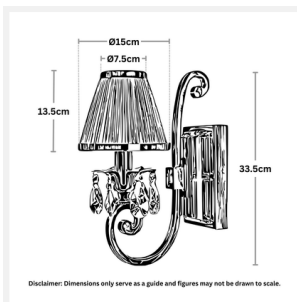

LUXURIA

1 Light Wall Lamp – White

PRODUCT DETAILS

- Type: Wall Light
- Material: Metal, Egyptian Crystal, Linen
- Fixture Colour: Polished Nickel
- Shade Colour: White
- Designer: Paul Mulhearn
- Collection: Luxuria

DIMENSIONS

- Overall Width: 150mm
- Overall Height: 335mm
- Shade Diameter: 75mm (T), 150mm (B)
- Shade Height: 135mm

LAMPING INFORMATION

- Voltage Input: 240V
- Max. Wattage: 40W
- Light Source: B15 (Small Bayonet Cap)
- Bulb Included: No
- Number of Bulb Sockets: 1
- Dimmable: Globe Dependent
- Ingress Protection (IP Rating): IP20