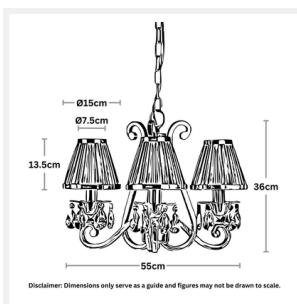

LUXURIA

3 Light Chandelier – Aubergine

PRODUCT DETAILS

- Type: Chandeliler
- Material: Metal, Egyptian Crystal, Fabric
- Colour: Polished Nickel, Clear, Aubergine
- Designer: Paul Mulhearn
- Collection: Luxuria

DIMENSIONS

- Overall Diameter: 550mm
- Overall Height: 360mm
- Frame / Fitting Diameter: 450mm
- Shade Diameter: 75mm (T), 150mm (B)
- Shade Height: 135mm

LAMPING INFORMATION

- Voltage Input: 240V
- Max. Wattage: 40W
- Light Source: B15 (Small Bayonet Cap)
- Bulb Included: No
- Number of Bulb Sockets: 3
- Dimmable: Globe Dependent
- Ingress Protection (IP Rating): IP20

ADDITIONAL INFORMATION

- Height Adjustable: Yes
- Approvals: RCM
- Care Instructions: Wipe clean with a dry cloth; do not use strong liquid cleaners
- Installation by a licensed electrician is required

www.vioredesign.com