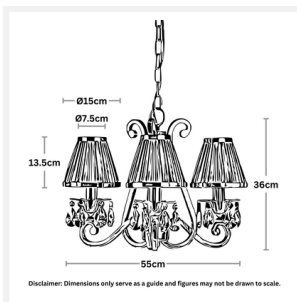

LUXURIA

3 Light Chandelier – Black

PRODUCT DETAILS

- Type: Chandeliler
- Material: Metal, Egyptian Crystal, Fabric
- Colour: Polished Nickel, Clear, Black
- Designer: Paul Mulhearn
- Collection: Luxuria

DIMENSIONS

- Overall Diameter: 550mm
- Frame / Fitting Diameter: 450mm
- Frame / Fitting Height: 360mm
- Shade Diameter: 75mm (T), 150mm (B)
- Shade Height: 135mm

LAMPING INFORMATION

- Voltage Input: 240V
- Max. Wattage: 40W
- Light Source: B15 (Small Bayonet Cap)
- Bulb Included: No
- Number of Bulb Sockets: 3
- Dimmable: Globe Dependent
- Ingress Protection (IP Rating): IP20

ADDITIONAL INFORMATION

- Height Adjustable: Yes
- Approvals: RCM
- Care Instructions: Wipe clean with a dry cloth; do not use strong liquid cleaners
- Installation by a licensed electrician is required

www.vioredesign.com