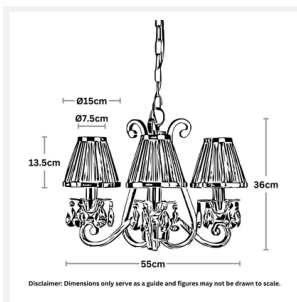

LUXURIA

3 Light Chandelier – Shimmer Grey

PRODUCT DETAILS

- Type: Chandelier
- Material: Metal, Egyptian Crystal, Fabric
- Colour: Polished Nickel, Clear, Shimmer Grey / Taupe
- Designer: Paul Mulhearn
- Collection: Luxuria

DIMENSIONS

- Overall Diameter: 550mm
- Overall Height: 360mm
- Frame / Fitting Diameter: 450mm
- Shade Diameter: 75mm (T), 150mm (B)
- Shade Height: 135mm

LAMPING INFORMATION

- Voltage Input: 240V
- Max. Wattage: 40W
- Light Source: B15 (Small Bayonet Cap)
- Bulb Included: No
- Number of Bulb Sockets: 3
- Dimmable: Globe Dependent
- Ingress Protection (IP Rating): IP20