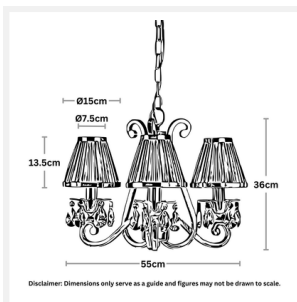

LUXURIA

3 Light Chandelier – White

PRODUCT DETAILS

- Type: Chandelier
- Material: Metal, Egyptian Crystal, Fabric
- Colour: Polished Nickel, Clear, White
- Designer: Paul Mulhearn
- Collection: Luxuria

DIMENSIONS

- Overall Diameter: 550mm
- Overall Height: 360mm
- Frame / Fitting Diameter: 450mm
- Shade Diameter: 75mm (T), 150mm (B)
- Shade Height: 135mm

LAMPING INFORMATION

- Voltage Input: 240V
- Max. Wattage: 40W
- Light Source: B15 (Small Bayonet Cap)
- Bulb Included: No
- Number of Bulb Sockets: 3
- Dimmable: Globe Dependent
- Ingress Protection (IP Rating): IP20

ADDITIONAL INFORMATION

- Height Adjustable: Yes
- Approvals: RCM
- Care Instructions: Wipe clean with a dry cloth; do not use strong liquid cleaners
- Installation by a licensed electrician is required

www.vioredesign.com