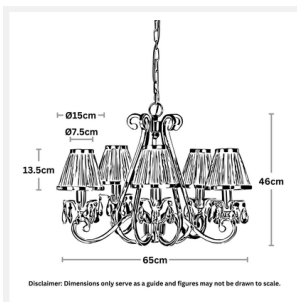

LUXURIA

5 Light Chandelier – Black

PRODUCT DETAILS

- Type: Chandelier
- Material: Metal, Crystal, Linen Fabric
- Frame Colour: Polished Nickel
- Shade Colour: Black Sheer
- Designer: Paul Mulhearn
- Collection: Luxuria

DIMENSIONS

- Fixture Size: D650mm x H460mm
- Frame Size: D550mm x H460mm
- Shade Diameter: 75mm (T), 150mm (B)
- Shade Height: 135mm
- Suspension: 1000mm Chain and Cable

LAMPING INFORMATION

- Voltage Input: 240V
- Max. Wattage: 40W
- Light Source: B15 (Small Bayonet Cap)
- Bulb Included: No
- Number of Bulb Sockets: 5
- Dimmable: Globe Dependent
- Ingress Protection (IP Rating): IP20