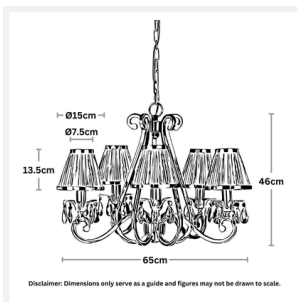

LUXURIA

5 Light Chandelier – Shimmer Grey

PRODUCT DETAILS

- Type: Chandelier
- Material: Metal, Crystal, Linen Fabric
- Frame Colour: Polished Nickel
- Shade Colour: Shimmer Grey / Taupe
- Designer: Paul Mulhearn
- Collection: Luxuria

DIMENSIONS

- Fixture Size: D650mm x H460mm
- Frame Size: D550mm x H460mm
- Shade Diameter: 75mm (T), 150mm (B)
- Shade Height: 135mm
- Suspension: 1000mm Chain and Cable

LAMPING INFORMATION

- Voltage Input: 240V
- Max. Wattage: 40W
- Light Source: B15 (Small Bayonet Cap)
- Bulb Included: No
- Number of Bulb Sockets: 5
- Dimmable: Globe Dependent
- Ingress Protection (IP Rating): IP20