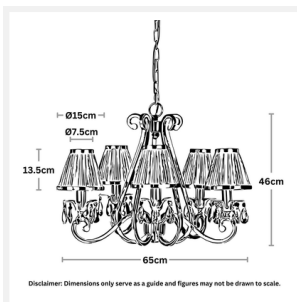

LUXURIA

5 Light Chandelier – White

PRODUCT DETAILS

- Type: Chandelier
- Material: Metal, Crystal, Linen Fabric
- Frame Colour: Polished Nickel
- Shade Colour: White
- Designer: Paul Mulhearn
- Collection: Luxuria

DIMENSIONS

- Fixture Size: D650mm x H460mm
- Frame Size: D550mm x H460mm
- Shade Diameter: 75mm (T), 150mm (B)
- Shade Height: 135mm
- Suspension: 1000mm Chain and Cable

LAMPING INFORMATION

- Voltage Input: 240V
- Max. Wattage: 40W
- Light Source: B15 (Small Bayonet Cap)
- Bulb Included: No
- Number of Bulb Sockets: 5
- Dimmable: Globe Dependent
- Ingress Protection (IP Rating): IP20