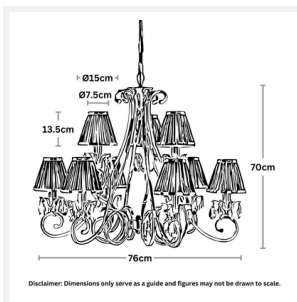

LUXURIA

9 Light Chandelier – Aubergine

PRODUCT DETAILS

- Type: Chandelier
- Material: Metal, Egyptian Crystal, Fabric
- Frame / Fitting Colour: Polished Nickel
- Shade Colour: Aubergine
- Designer: Paul Mulhearn
- Collection: Luxuria

DIMENSIONS

- Overall Diameter: 760mm
- Frame / Fitting Height: 700mm
- Shade Diameter: 75mm (T), 150mm (B)
- Shade Height: 135mm
- Suspension: 1200mm Chain and Cable

LAMPING INFORMATION

- Voltage Input: 240V
- Max. Wattage: 40W
- Light Source: B15 (Small Bayonet Cap)
- Bulb Included: No
- Number of Bulb Sockets: 9
- Dimmable: Globe Dependent
- Ingress Protection (IP Rating): IP20

ADDITIONAL INFORMATION

- Height Adjustable: Yes
- Approvals: RCM
- Care Instructions: Wipe clean with a dry cloth; do not use strong liquid cleaners
- Installation by a licensed electrician is required

www.vioredesign.com