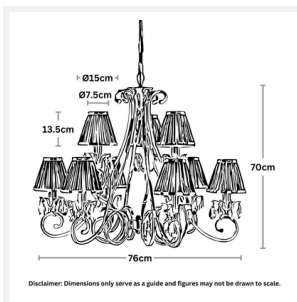

LUXURIA

9 Light Chandelier – Black

PRODUCT DETAILS

- Type: Chandelier
- Material: Metal, Egyptian Crystal, Fabric
- Frame / Fitting Colour: Polished Nickel
- Shade Colour: Black Sheer
- Designer: Paul Mulhearn
- Collection: Luxuria

DIMENSIONS

- Overall Diameter: 760mm
- Frame / Fitting Height: 700mm
- Shade Diameter: 75mm (T), 150mm (B)
- Shade Height: 135mm
- Suspension: 1200mm Chain and Cable

LAMPING INFORMATION

- Voltage Input: 240V
- Max. Wattage: 40W
- Light Source: B15 (Small Bayonet Cap)
- Bulb Included: No
- Number of Bulb Sockets: 9
- Dimmable: Globe Dependent
- Ingress Protection (IP Rating): IP20

ADDITIONAL INFORMATION

- Height Adjustable: Yes
- Approvals: RCM
- Care Instructions: Wipe clean with a dry cloth; do not use strong liquid cleaners
- Installation by a licensed electrician is required

www.vioredesign.com