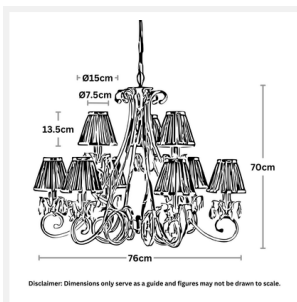

LUXURIA

9 Light Chandelier – Shimmer Grey

PRODUCT DETAILS

- Type: Chandelier
- Material: Metal, Egyptian Crystal, Fabric
- Frame / Fitting Colour: Polished Nickel
- Shade Colour: Shimmer Grey / Taupe
- Designer: Paul Mulhearn
- Collection: Luxuria

DIMENSIONS

- Overall Diameter: 760mm
- Frame / Fitting Height: 700mm
- Shade Diameter: 75mm (T), 150mm (B)
- Shade Height: 135mm
- Suspension: 1200mm Chain and Cable

LAMPING INFORMATION

- Voltage Input: 240V
- Max. Wattage: 40W
- Light Source: B15 (Small Bayonet Cap)
- Bulb Included: No
- Number of Bulb Sockets: 9
- Dimmable: Globe Dependent
- Ingress Protection (IP Rating): IP20