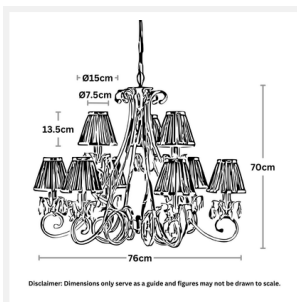

LUXURIA

9 Light Chandelier – White

PRODUCT DETAILS

- Type: Chandelier
- Material: Metal, Egyptian Crystal, Fabric
- Frame / Fitting Colour: Polished Nickel
Shade Colour: White
- Designer: Paul Mulhearn
- Collection: Luxuria

DIMENSIONS

- Overall Diameter: 760mm
- Frame / Fitting Height: 700mm
- Shade Diameter: 75mm (T), 150mm (B)
- Shade Height: 135mm
- Suspension: 1200mm Chain and Cable

LAMPING INFORMATION

- Voltage Input: 240V
- Max. Wattage: 40W
- Light Source: B15 (Small Bayonet Cap)
- Bulb Included: No
- Number of Bulb Sockets: 9
- Dimmable: Globe Dependent
- Ingress Protection (IP Rating): IP20