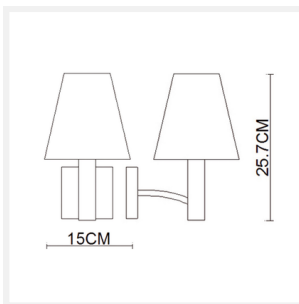

MANHATTAN

IP44 Opal Matt Glass Bathroom Wall Lamp

PRODUCT DETAILS

- Type: Wall Light
- Material: Metal, Glass
- Colour: Polished Stainless Steel, Matt Opal
- Designer: Paul Mulhearn
- Collection: Bathroom

DIMENSIONS

- Overall Width: 150mm
- Overall Projection / Depth: 200mm
- Overall Height: 257mm
- Shade Diameter: 50mm (T), 150mm (B)
- Shade Height: 155mm

LAMPING INFORMATION

- Voltage Input: 240V
- Max. Wattage: 20W
- Light Source: G9
- Bulb Included: 1
- Number of Bulb Sockets: No
- Dimmable: Globe Dependent
- Ingress Protection (IP Rating): IP44