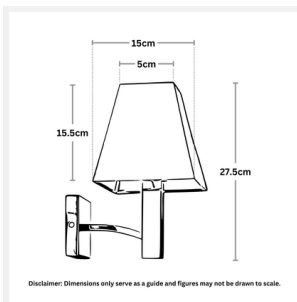

MANHATTAN

Wall Lamp – Black Linen

PRODUCT DETAILS

- Type: Wall Light
- Material: Metal, Linen Fabric
- Colour: Polished Stainless Steel, Black
- Designer: Paul Mulhearn
- Collection: Manhattan

DIMENSIONS

- Overall Height: 275mm
- Shade Diameter: 50mm (T), 150mm (B)
- Shade Height: 155mm

LAMPING INFORMATION

- Voltage Input: 240V
- Max. Wattage: 40W
- Light Source: E14 (Small Edison Screw)
- Bulb Included: No
- Number of Bulb Sockets: 1
- Dimmable: Globe Dependent
- Ingress Protection (IP Rating): IP20

ADDITIONAL INFORMATION

- Approvals: RCM
- Care Instructions: Wipe clean with a dry cloth; do not use strong liquid cleaners
- Installation by a licensed electrician is required

www.vioredesign.com