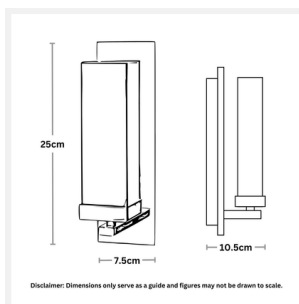

OBELISK

IP44 Wall Lamp

PRODUCT DETAILS

- Type: Wall Light
- Material: Metal, Glass
- Colour: Polished Stainless Steel, Matt Opal
- Designer: Paul Mulhearn
- Collection: Bathroom

DIMENSIONS

- Width: 75mm
- Projection / Depth: 105mm
- Height: 250mm

LAMPING INFORMATION

- Voltage Input: 240V
- Max. Wattage: 25W
- Light Source: E14 (Small Edison Screw)
- Bulb Included: No
- Number of Bulb Sockets: 1
- Dimmable: Globe Dependent
- Ingress Protection (IP Rating): IP44

ADDITIONAL INFORMATION

- Approvals: RCM
- Care Instructions: Wipe clean with a dry cloth; do not use strong liquid cleaners
- Installation by a licensed electrician is required

www.vioredesign.com