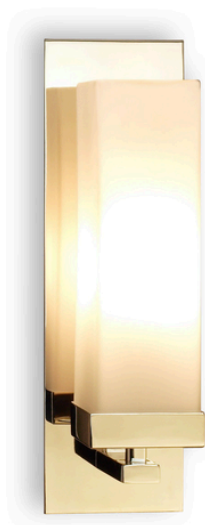

OBELISK

IP44 Wall Lamp

PRODUCT DETAILS

- Type: Wall Light
- Material: Metal, Glass
- Colour: Polished Stainless Steel, Matt Opal
- Designer: Paul Mulhearn
- Collection: Bathroom

DIMENSIONS

- Width: 75mm
- Projection / Depth: 105mm
- Height: 250mm

LAMPING INFORMATION

- Voltage Input: 240V
- Max. Wattage: 25W
- Light Source: E14 (Small Edison Screw)
- Bulb Included: No
- Number of Bulb Sockets: 1
- Dimmable: Globe Dependent
- Ingress Protection (IP Rating): IP44

ADDITIONAL INFORMATION

- Approvals: RCM
- Care Instructions: Wipe clean with a dry cloth; do not use strong liquid cleaners
- Installation by a licensed electrician is required

www.vioredesign.com