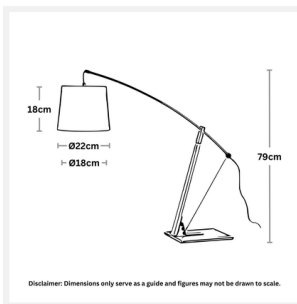

OLYA

Table Lamp

PRODUCT DETAILS

- Type: Table Lamp
- Material: Metal, Linen Fabric, Beech Wood
- Colour: Black, Natural Beech
- Designer: Paul Mulhearn
- Collection: Olya

DIMENSIONS

- Overall Height: 790mm
- Overall Width: 220mm
- Arm Length: 750mm
- Shade Diameter: 180mm (T), 220mm (B)
- Shade Height: 180mm

LAMPING INFORMATION

- Voltage Input: 240V
- Max. Wattage: 60W
- Light Source: E27 (Edison Screw)
- Bulb Included: No
- Number of Bulb Sockets: 1
- Dimmable: Globe Dependent
- Ingress Protection (IP Rating): IP20